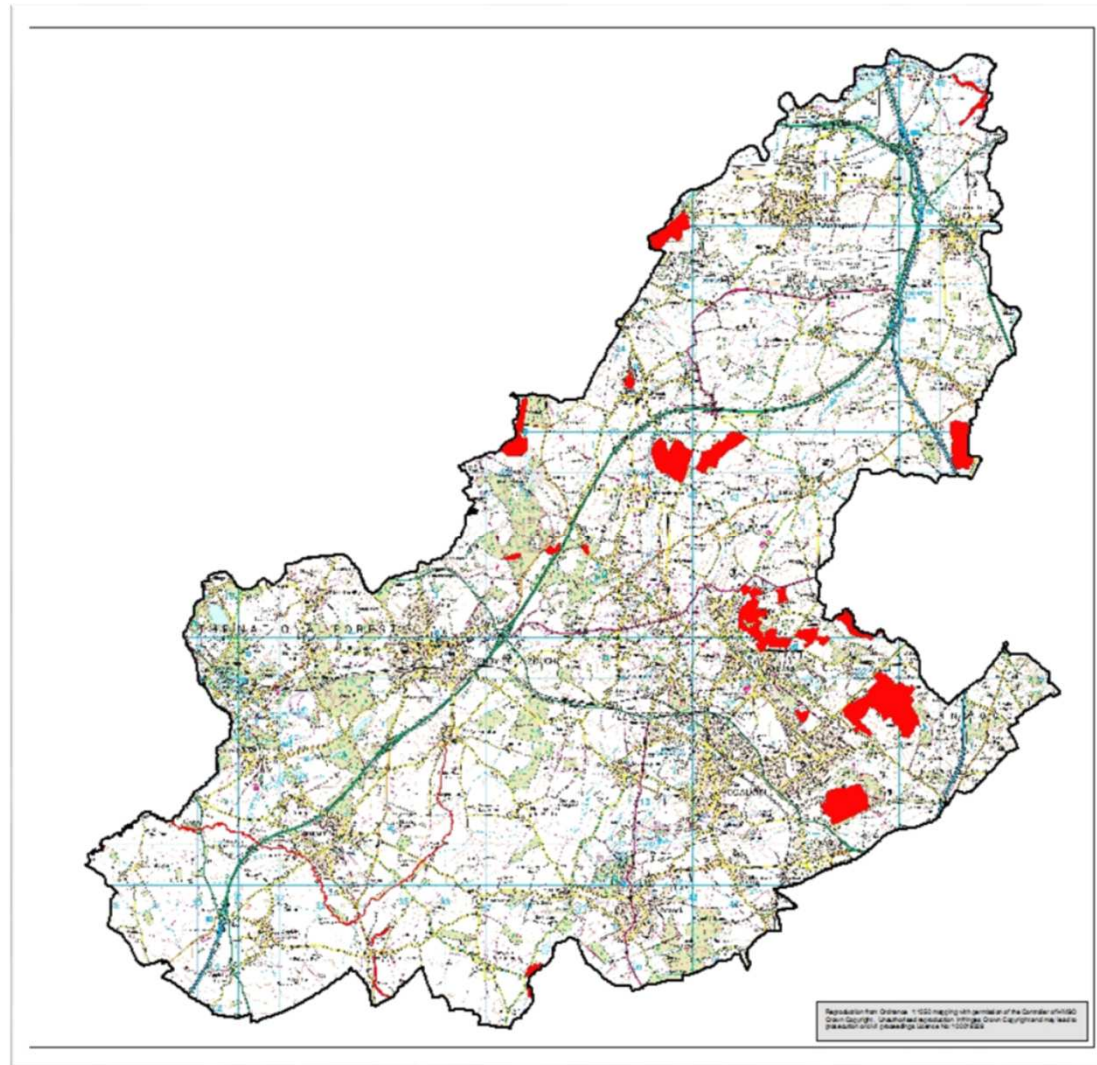

Local Plan Designations

Local Plan Advisory Committee

National Forest
Local Plan
Designation

Key

 North West Leicestershire district

 Coalville Urban Area

 Key Settlements

Charnwood Forest
Local Plan
Designation

Key

-  North West Leicestershire district
-  Coalville Urban Area
-  Key Settlements

River Mease Special Area of Conservation

River Mease
Special Area of
Conservation
Local Plan Designation

Key

-  North West Leicestershire district
-  Coalville Urban Area
-  Key Settlements
-  River Mease Special Area of Conservation

**River Mease
Special Area of
Conservation Policy Area
Local Plan Designation**

- Key**
-  North West Leicestershire district
 -  Coalville Urban Area
 -  Key Settlements
 -  River Mease SAC and Catchment Area

0 475 950 1,900
Meters

North West Leicestershire District Council
Planning Policy & Business Focus

Reproduction from Ordnance 1:1250 mapping with permission of the Controller of HMSO
Crown Copyright. Unauthorised reproduction infringes Crown Copyright and may lead to
prosecution or civil proceedings. Licence No. 100015323