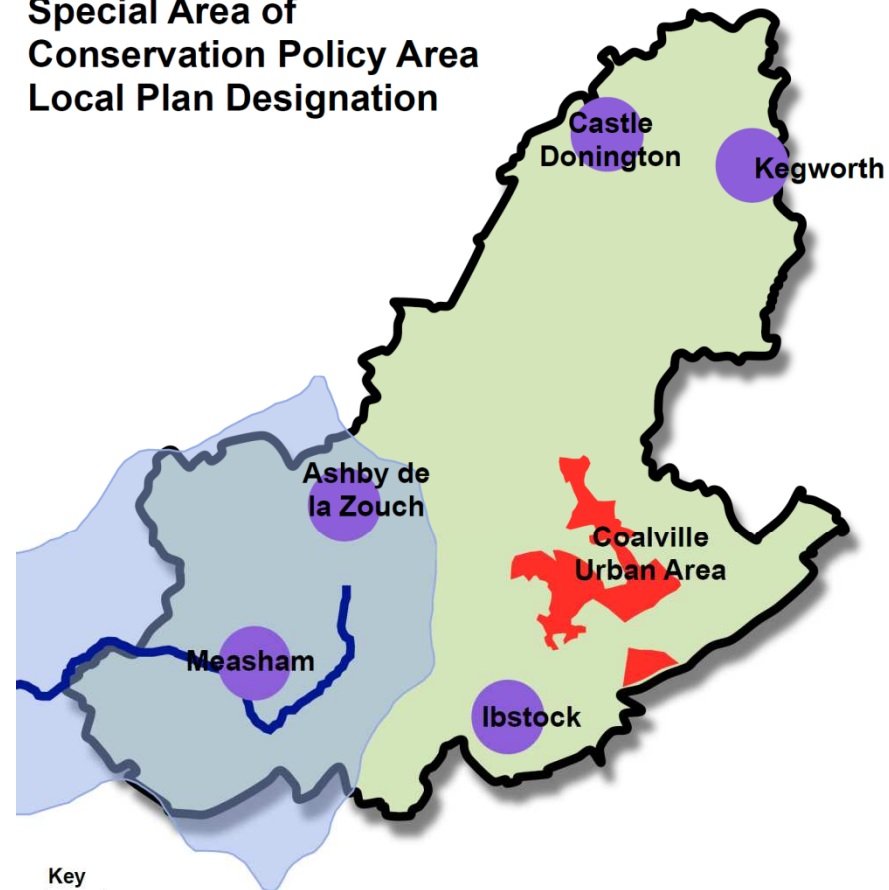

Local Plan Designations

Local Plan Advisory Committee

National Forest
Local Plan
Designation

Key

 North West Leicestershire district

 Coalville Urban Area

 Key Settlements

Charnwood Forest
Local Plan
Designation

Key

-  North West Leicestershire district
-  Coalville Urban Area
-  Key Settlements

River Mease Special Area of Conservation

River Mease
Special Area of
Conservation
Local Plan Designation

Key

-  North West Leicestershire district
-  Coalville Urban Area
-  Key Settlements
-  River Mease Special Area of Conservation

**River Mease
Special Area of
Conservation Policy Area
Local Plan Designation**

- Key**
-  North West Leicestershire district
 -  Coalville Urban Area
 -  Key Settlements
 -  River Mease SAC and Catchment Area

0 475 950 1,900
Meters

North West Leicestershire District Council
Planning Policy & Business Focus

Reproduction from Ordnance 1:1250 mapping with permission of the Controller of HMSO
Crown Copyright. Unauthorised reproduction infringes Crown Copyright and may lead to
prosecution or civil proceedings. Licence No. 100015323