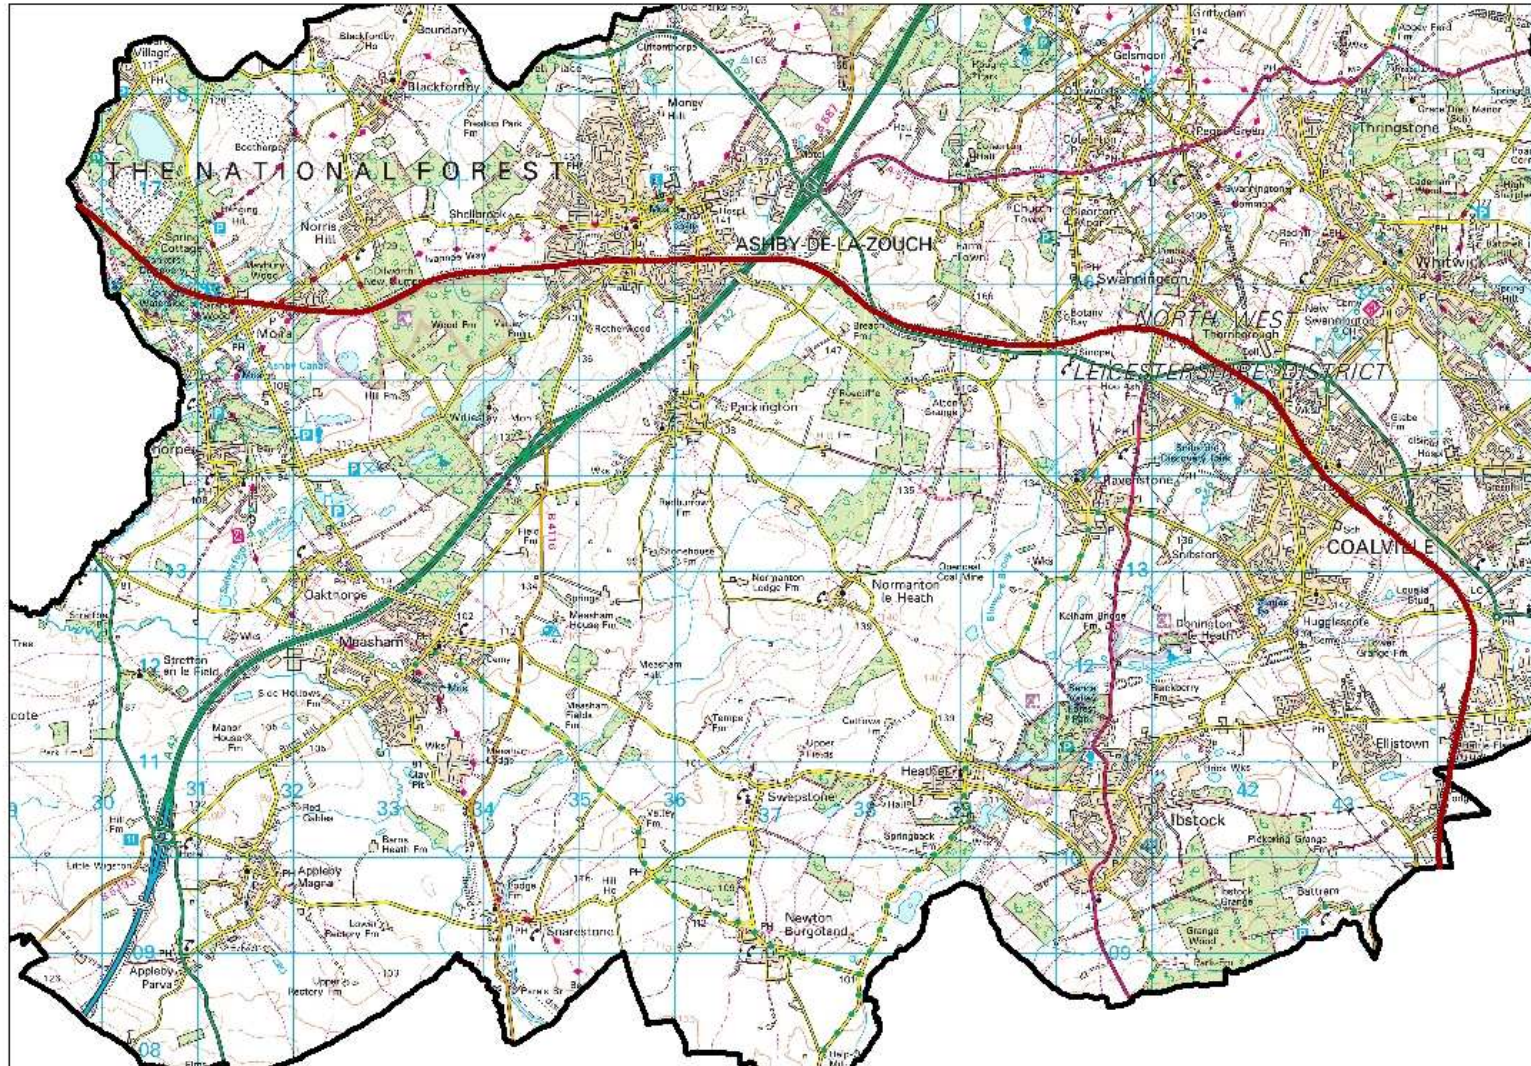

Local Plan Designations

Local Plan Advisory Committee

National Forest
Local Plan
Designation

Key

 North West Leicestershire district

 Coalville Urban Area

 Key Settlements

Charnwood Forest
Local Plan
Designation

Key

-  North West Leicestershire district
-  Coalville Urban Area
-  Key Settlements

River Mease Special Area of Conservation

River Mease
Special Area of
Conservation
Local Plan Designation

Key

-  North West Leicestershire district
-  Coalville Urban Area
-  Key Settlements
-  River Mease Special Area of Conservation

**River Mease
Special Area of
Conservation Policy Area
Local Plan Designation**

- Key**
-  North West Leicestershire district
 -  Coalville Urban Area
 -  Key Settlements
 -  River Mease SAC and Catchment Area

0 475 950 1,900
Meters

North West Leicestershire District Council
Planning Policy & Business Focus

Reproduction from Ordnance 1:1250 mapping with permission of the Controller of HMSO
Crown Copyright. Unauthorised reproduction infringes Crown Copyright and may lead to
prosecution or civil proceedings. Licence No. 100015323