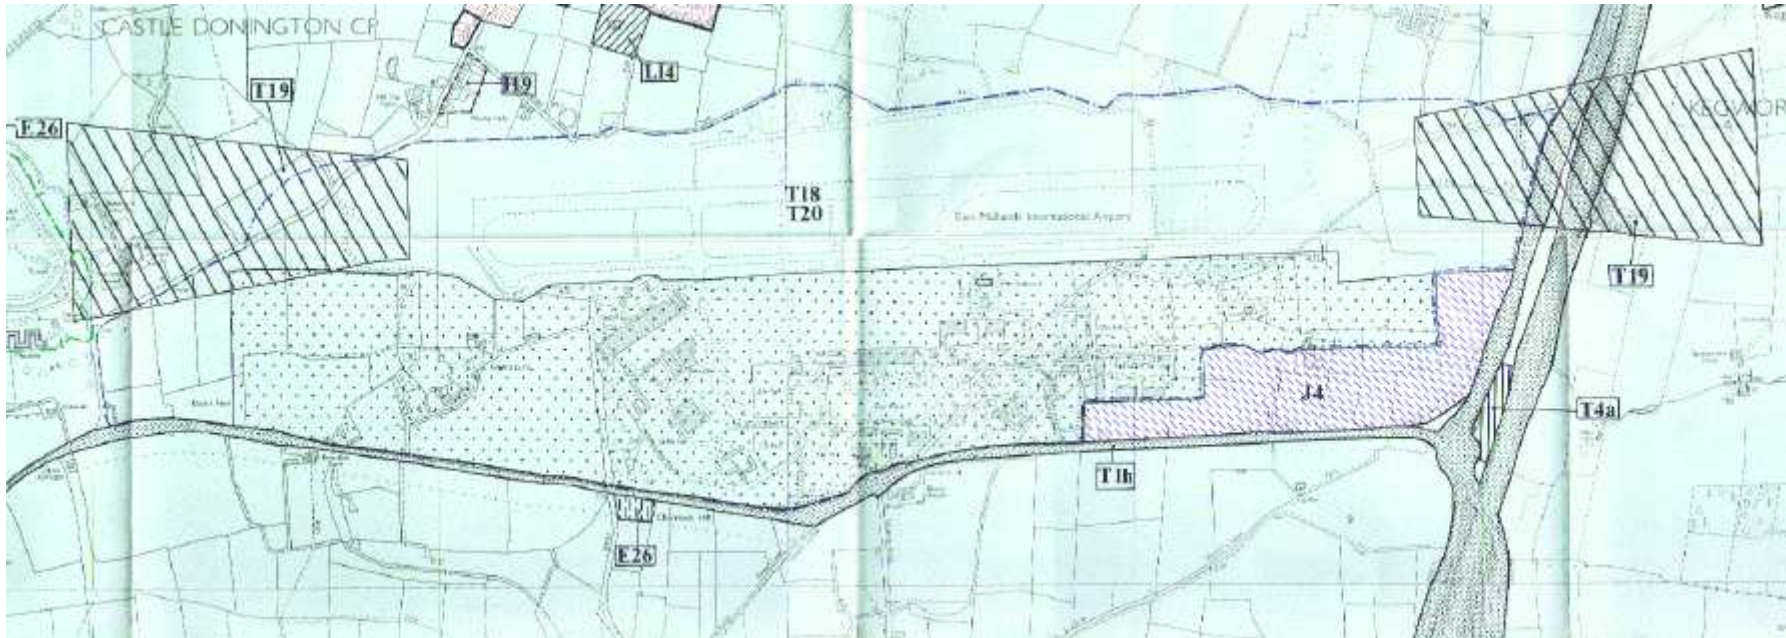

0 475 950 1,900
Meters

North West Leicestershire District Council
Planning Policy & Business Focus

Reproduction from Ordnance 1:1250 mapping with permission of the Controller of HMSO
Crown Copyright. Unauthorised reproduction infringes Crown Copyright and may lead to
prosecution or civil proceedings. Licence No. 100015323