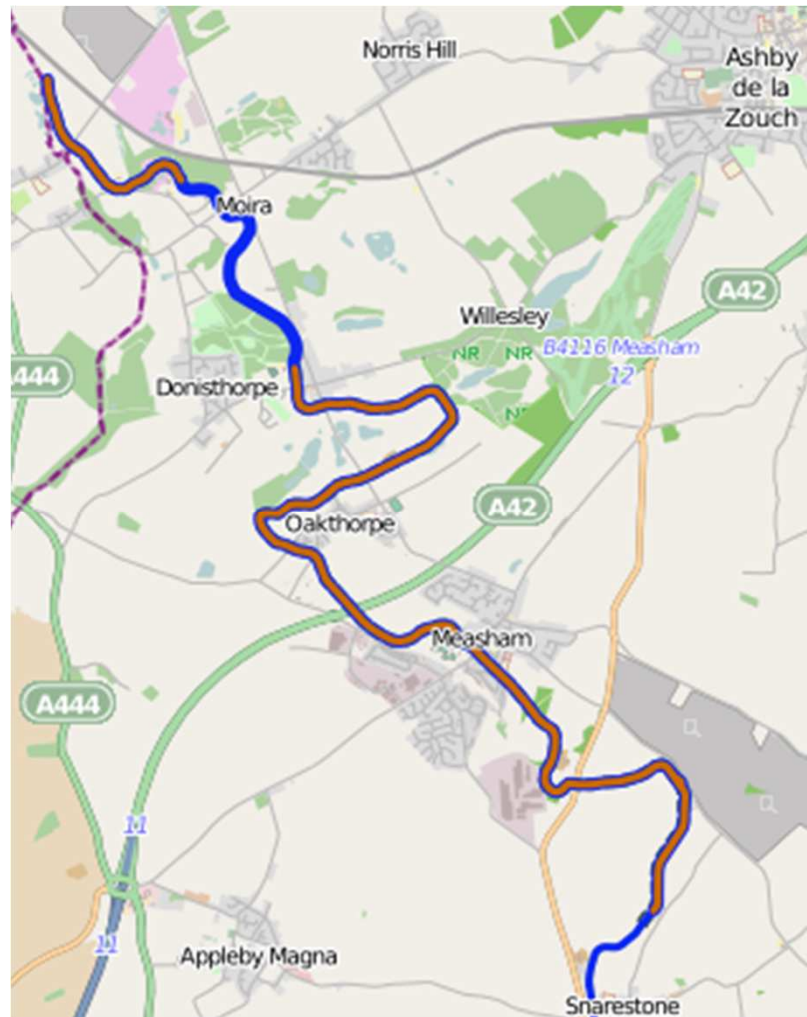

Local Plan Designations

Local Plan Advisory Committee

National Forest
Local Plan
Designation

Key

 North West Leicestershire district

 Coalville Urban Area

 Key Settlements

Charnwood Forest
Local Plan
Designation

Key

-  North West Leicestershire district
-  Coalville Urban Area
-  Key Settlements

River Mease Special Area of Conservation

River Mease
Special Area of
Conservation
Local Plan Designation

Key

-  North West Leicestershire district
-  Coalville Urban Area
-  Key Settlements
-  River Mease Special Area of Conservation

**River Mease
Special Area of
Conservation Policy Area
Local Plan Designation**

- Key**
-  North West Leicestershire district
 -  Coalville Urban Area
 -  Key Settlements
 -  River Mease SAC and Catchment Area

0 475 950 1,900
Meters

North West Leicestershire District Council
Planning Policy & Business Focus

Reproduction from Ordnance 1:1250 mapping with permission of the Controller of HMSO
Crown Copyright. Unauthorised reproduction infringes Crown Copyright and may lead to
prosecution or civil proceedings. Licence No. 100015323