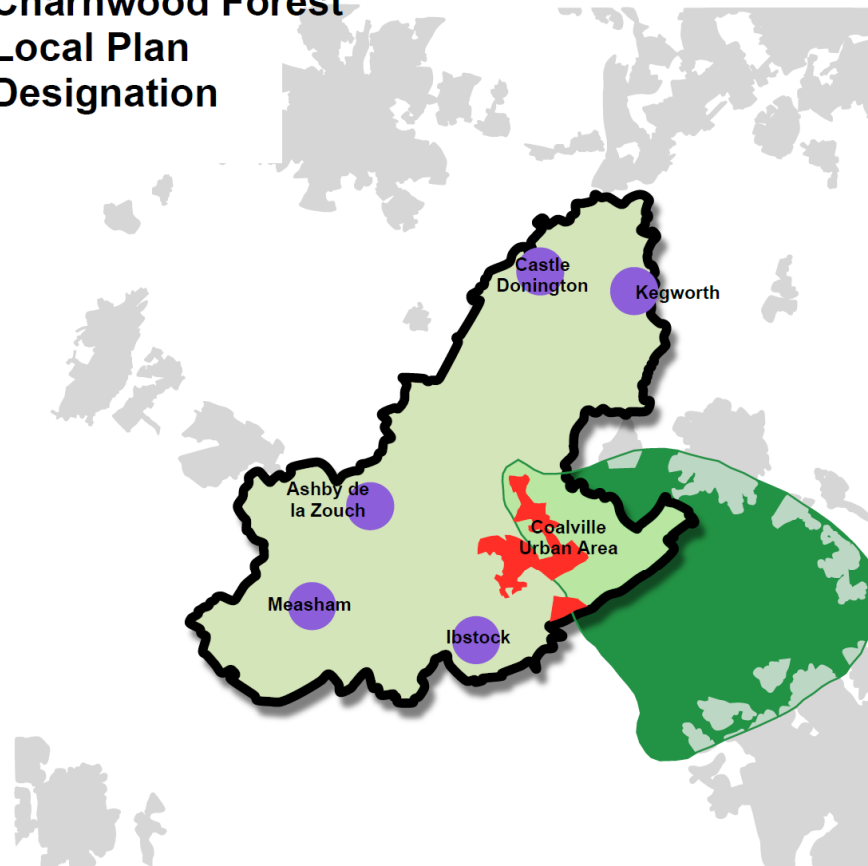

Local Plan Designations

Local Plan Advisory Committee

National Forest
Local Plan
Designation

Key

 North West Leicestershire district

 Coalville Urban Area

 Key Settlements

Charnwood Forest
Local Plan
Designation

Key

-  North West Leicestershire district
-  Coalville Urban Area
-  Key Settlements

River Mease Special Area of Conservation

River Mease
Special Area of
Conservation
Local Plan Designation

Key

-  North West Leicestershire district
-  Coalville Urban Area
-  Key Settlements
-  River Mease Special Area of Conservation

**River Mease
Special Area of
Conservation Policy Area
Local Plan Designation**

- Key**
-  North West Leicestershire district
 -  Coalville Urban Area
 -  Key Settlements
 -  River Mease SAC and Catchment Area

0 475 950 1,900
Meters

North West Leicestershire District Council
Planning Policy & Business Focus

Reproduction from Ordnance 1:1250 mapping with permission of the Controller of HMSO
Crown Copyright. Unauthorised reproduction infringes Crown Copyright and may lead to
prosecution or civil proceedings. Licence No. 100015323