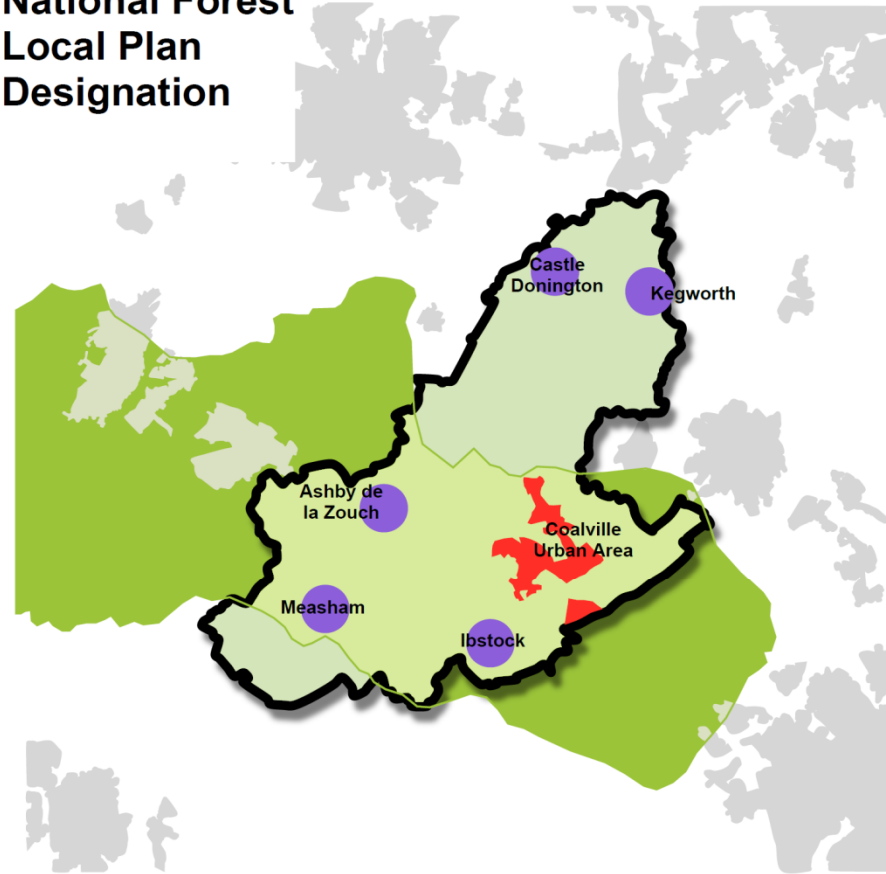

Local Plan Designations

Local Plan Advisory Committee

National Forest
Local Plan
Designation

Key

 North West Leicestershire district

 Coalville Urban Area

 Key Settlements

Charnwood Forest
Local Plan
Designation

Key

-  North West Leicestershire district
-  Coalville Urban Area
-  Key Settlements

River Mease Special Area of Conservation

River Mease
Special Area of
Conservation
Local Plan Designation

Key

-  North West Leicestershire district
-  Coalville Urban Area
-  Key Settlements
-  River Mease Special Area of Conservation

**River Mease
Special Area of
Conservation Policy Area
Local Plan Designation**

- Key**
-  North West Leicestershire district
 -  Coalville Urban Area
 -  Key Settlements
 -  River Mease SAC and Catchment Area

0 475 950 1,900
Meters

North West Leicestershire District Council
Planning Policy & Business Focus

Reproduction from Ordnance 1:1250 mapping with permission of the Controller of HMSO
Crown Copyright. Unauthorised reproduction infringes Crown Copyright and may lead to
prosecution or civil proceedings. Licence No. 100015323