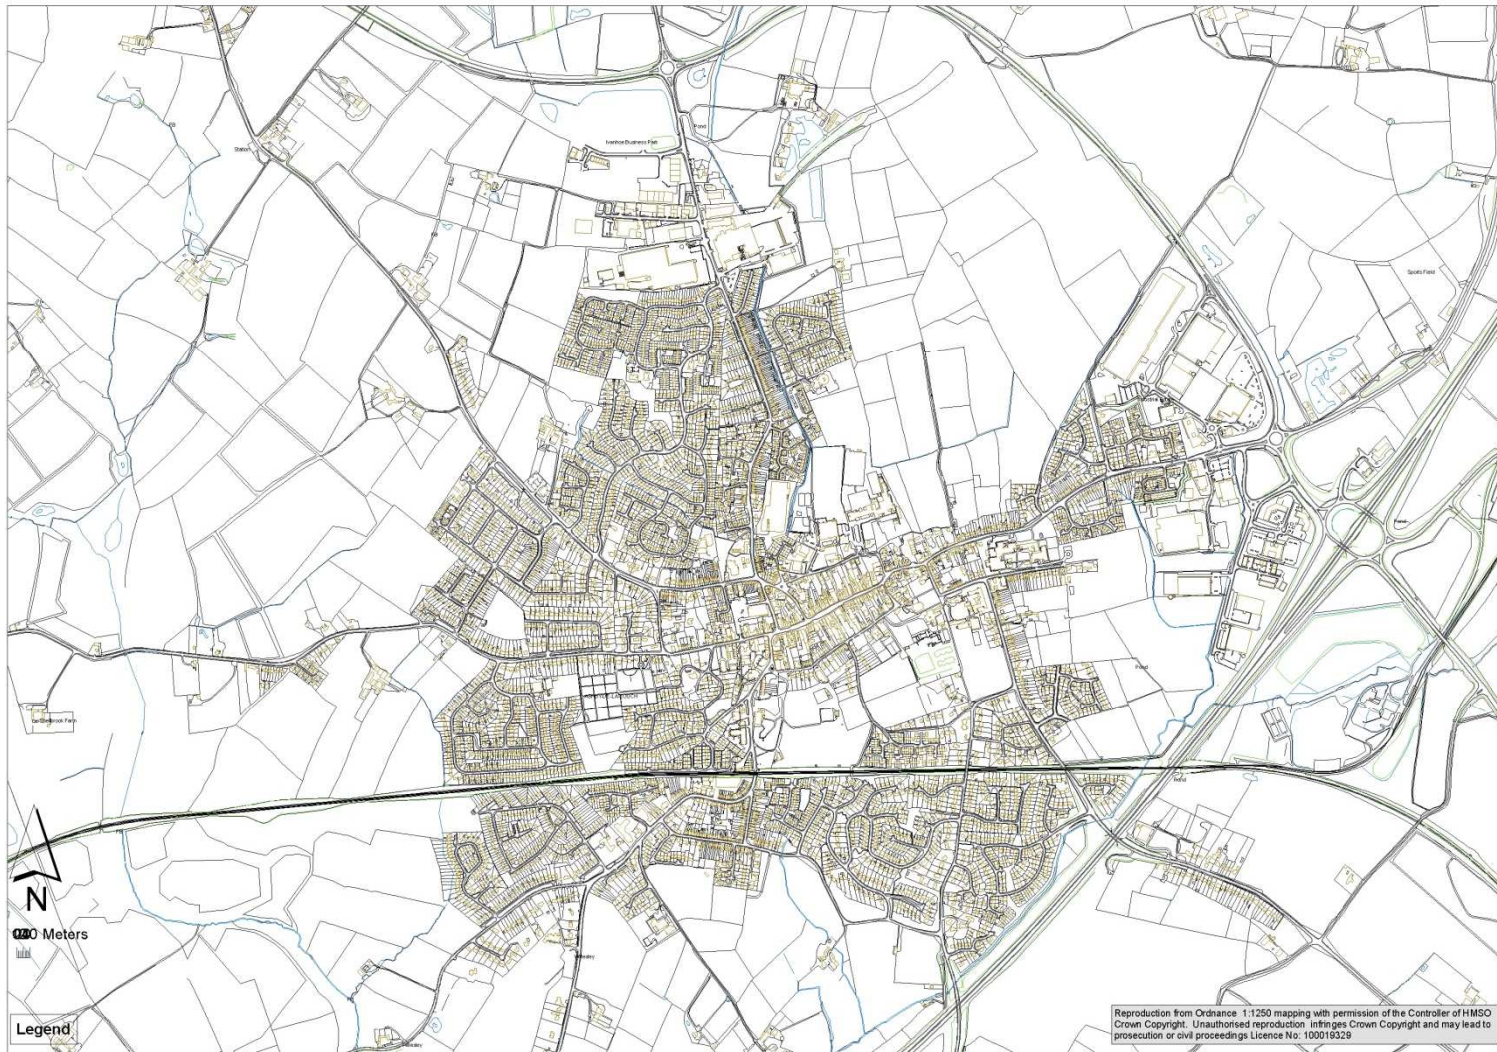

Local Plan Designations

Local Plan Advisory Committee

National Forest
Local Plan
Designation

Key

 North West Leicestershire district

 Coalville Urban Area

 Key Settlements

Charnwood Forest
Local Plan
Designation

Key

-  North West Leicestershire district
-  Coalville Urban Area
-  Key Settlements

River Mease Special Area of Conservation

River Mease
Special Area of
Conservation
Local Plan Designation

Key

-  North West Leicestershire district
-  Coalville Urban Area
-  Key Settlements
-  River Mease Special Area of Conservation

**River Mease
Special Area of
Conservation Policy Area
Local Plan Designation**

- Key**
-  North West Leicestershire district
 -  Coalville Urban Area
 -  Key Settlements
 -  River Mease SAC and Catchment Area

0 475 950 1,900
Meters

North West Leicestershire District Council
Planning Policy & Business Focus

Reproduction from Ordnance 1:1250 mapping with permission of the Controller of HMSO
Crown Copyright. Unauthorised reproduction infringes Crown Copyright and may lead to
prosecution or civil proceedings. Licence No. 100015323