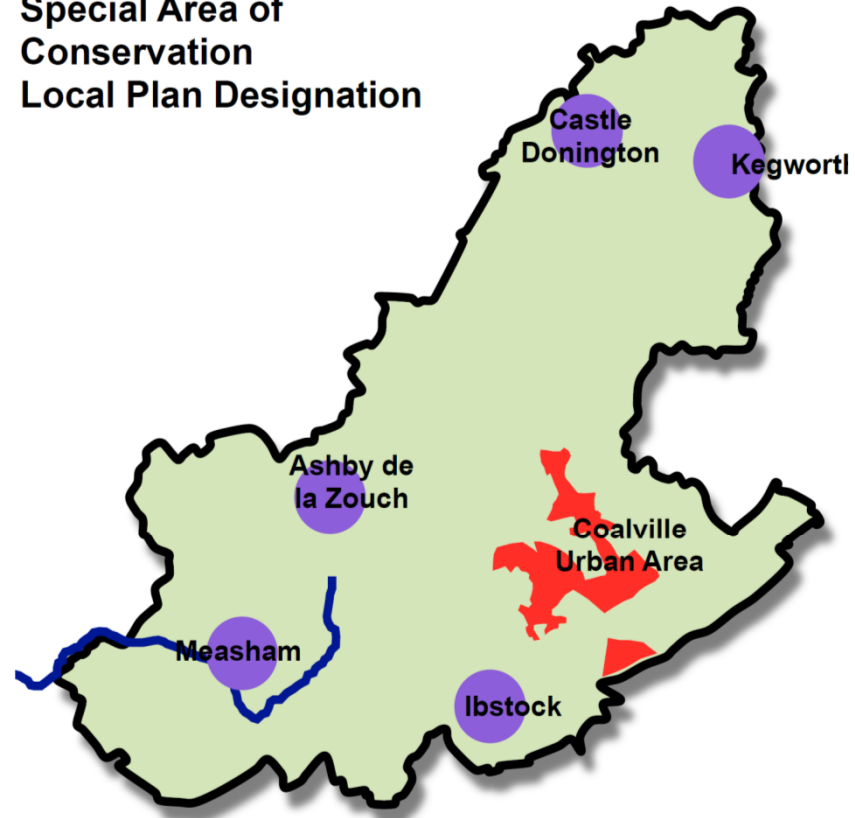

Local Plan Designations

Local Plan Advisory Committee

National Forest
Local Plan
Designation

Key

 North West Leicestershire district

 Coalville Urban Area

 Key Settlements

Charnwood Forest
Local Plan
Designation

Key

-  North West Leicestershire district
-  Coalville Urban Area
-  Key Settlements

River Mease Special Area of Conservation

River Mease
Special Area of
Conservation
Local Plan Designation

Key

-  North West Leicestershire district
-  Coalville Urban Area
-  Key Settlements
-  River Mease Special Area of Conservation

**River Mease
Special Area of
Conservation Policy Area
Local Plan Designation**

- Key**
-  North West Leicestershire district
 -  Coalville Urban Area
 -  Key Settlements
 -  River Mease SAC and Catchment Area

0 475 950 1,900
Meters

North West Leicestershire District Council
Planning Policy & Business Focus

Reproduction from Ordnance 1:1250 mapping with permission of the Controller of HMSO
Crown Copyright. Unauthorised reproduction infringes Crown Copyright and may lead to
prosecution or civil proceedings. Licence No. 100015323