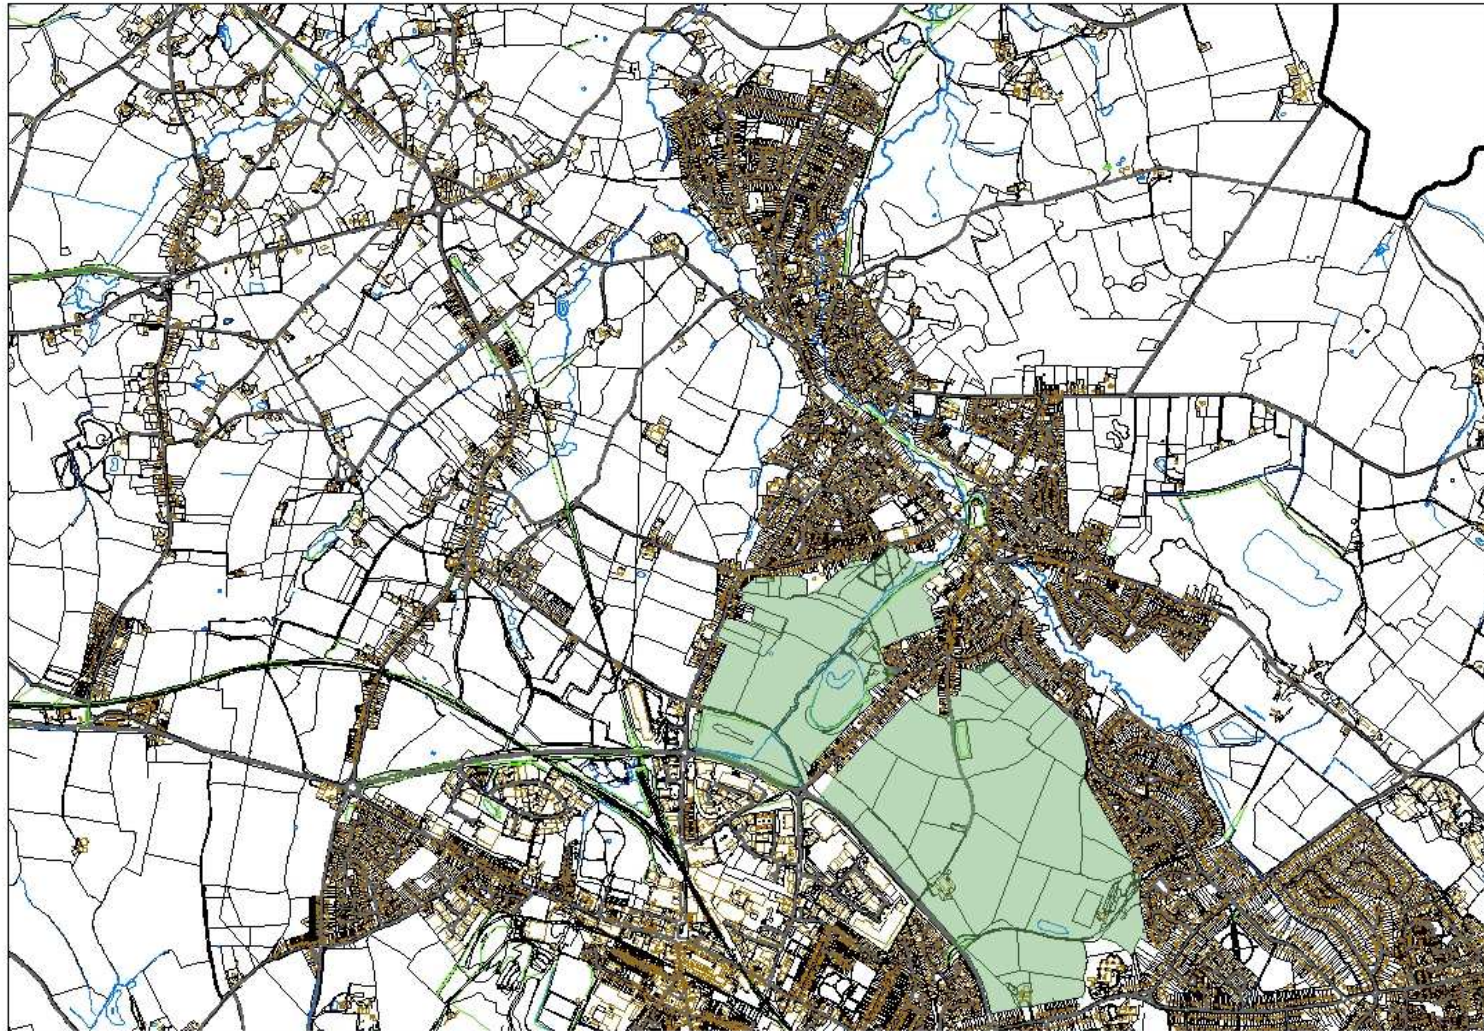

0 475 950 1,900
Meters

North West Leicestershire District Council
Planning Policy & Business Focus